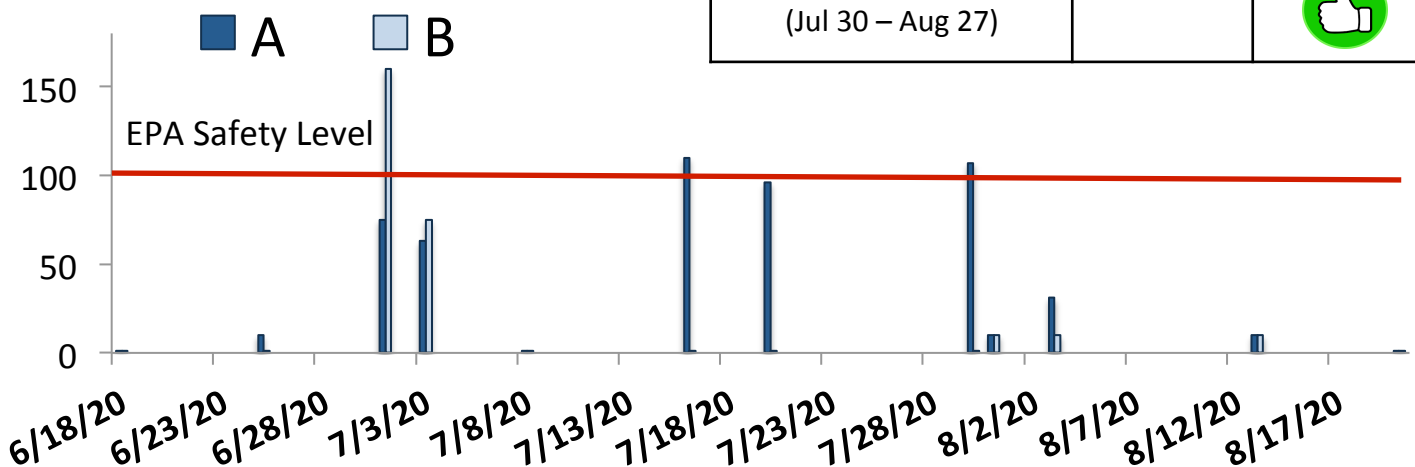

Blue Hill Town Park

For More Information, Please Visit Our Website