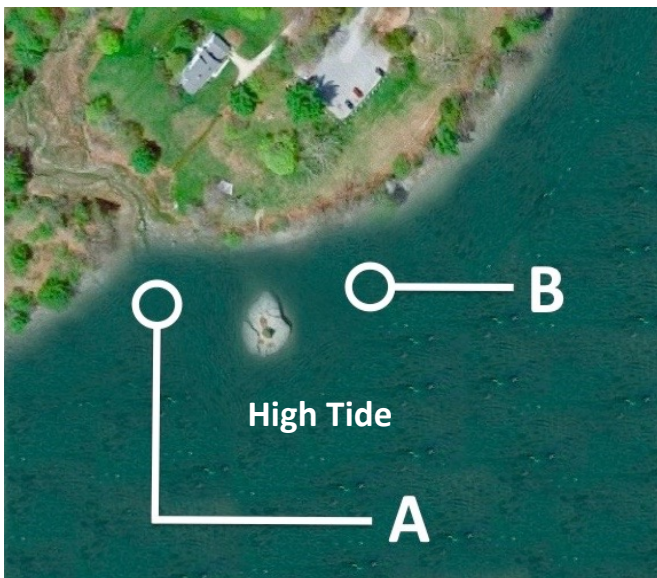

## 2020 Bacteria Levels at Blue Hill Town Park

Enterococci bacteria, though not harmful themselves, indicate the presence of fecal contamination and other potentially harmful bacteria in the water. These are known to cause vomiting, diarrhea, nausea, abdominal pain, ear infections, and fever in recreational swimmers. Young children and people with compromised immune systems are especially susceptible. Beaches are monitored around the country to protect the public, but the Shaw Institute is the only organization that monitors beaches in the Blue Hill area, using the same protocols as the Maine Healthy Beaches program assessment parameters from EPA. **According to the EPA, no single sample should exceed 104 Enterococci bacteria and monthly averages should not exceed 35.** The Blue Hill Town Park is sampled every week at high tide.