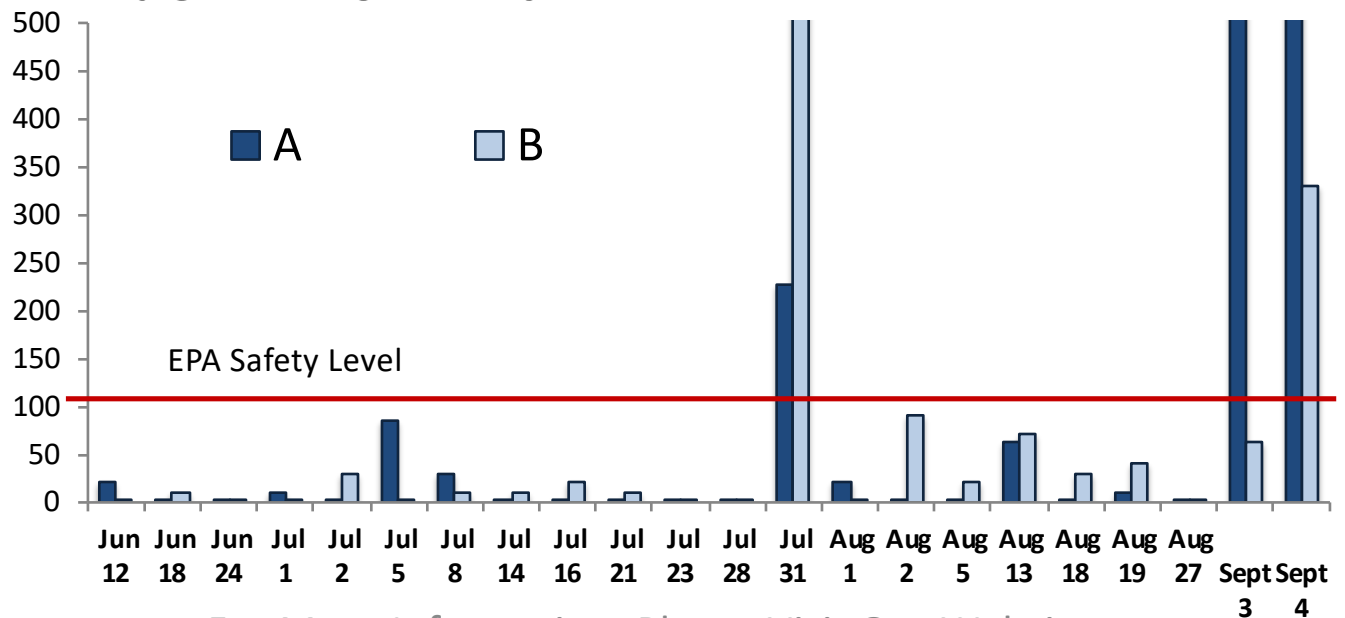

Blue Hill Town Park

For More Information, Please Visit Our Website